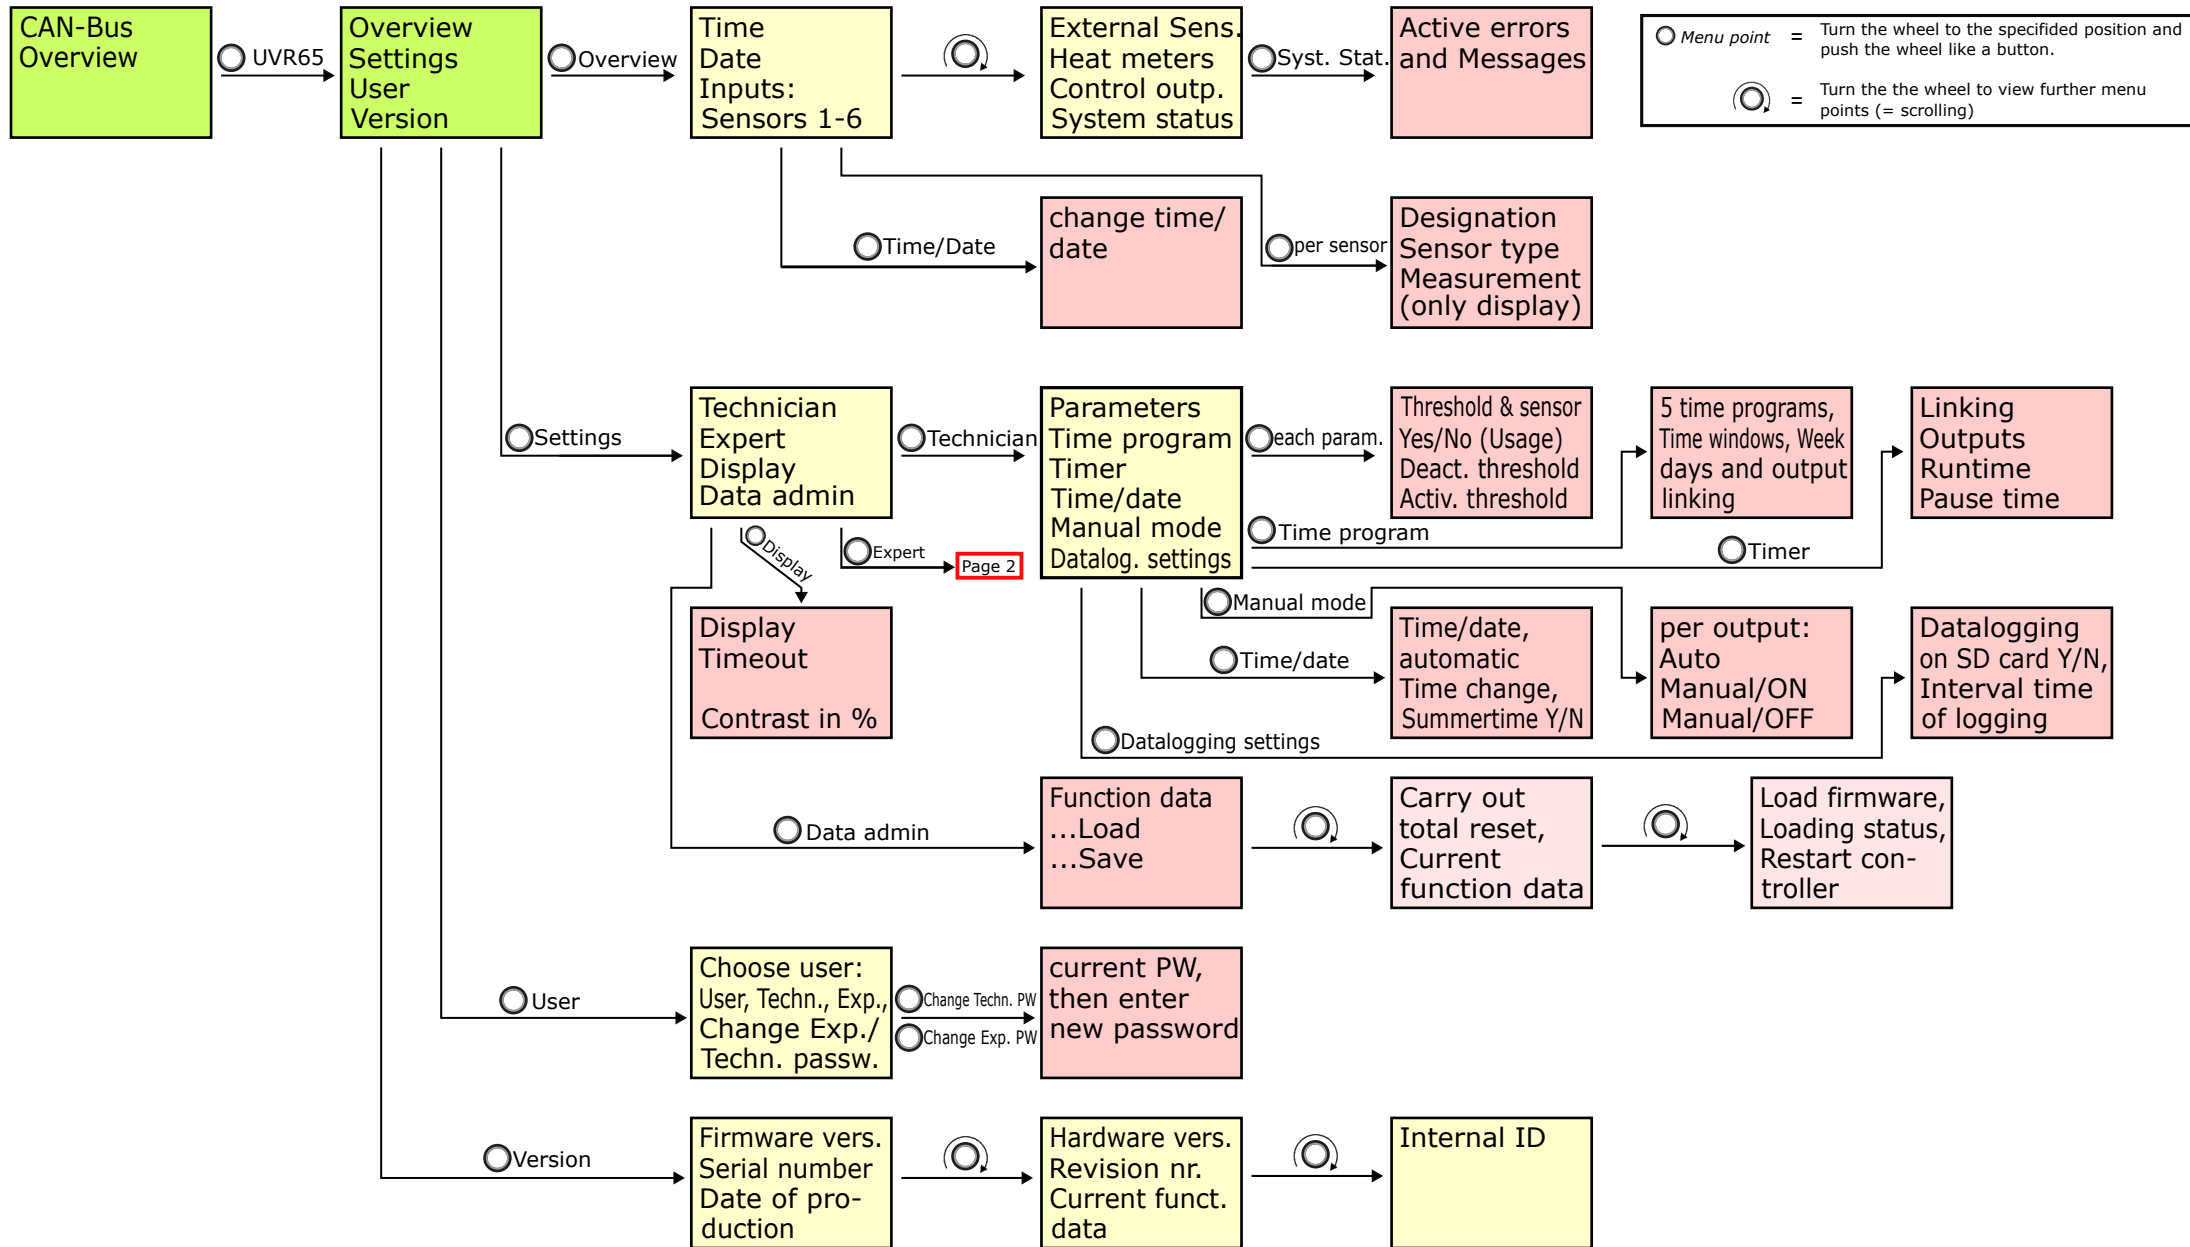

# UVR65 Menu Overview: General

# Menu overview: Expert level heating control