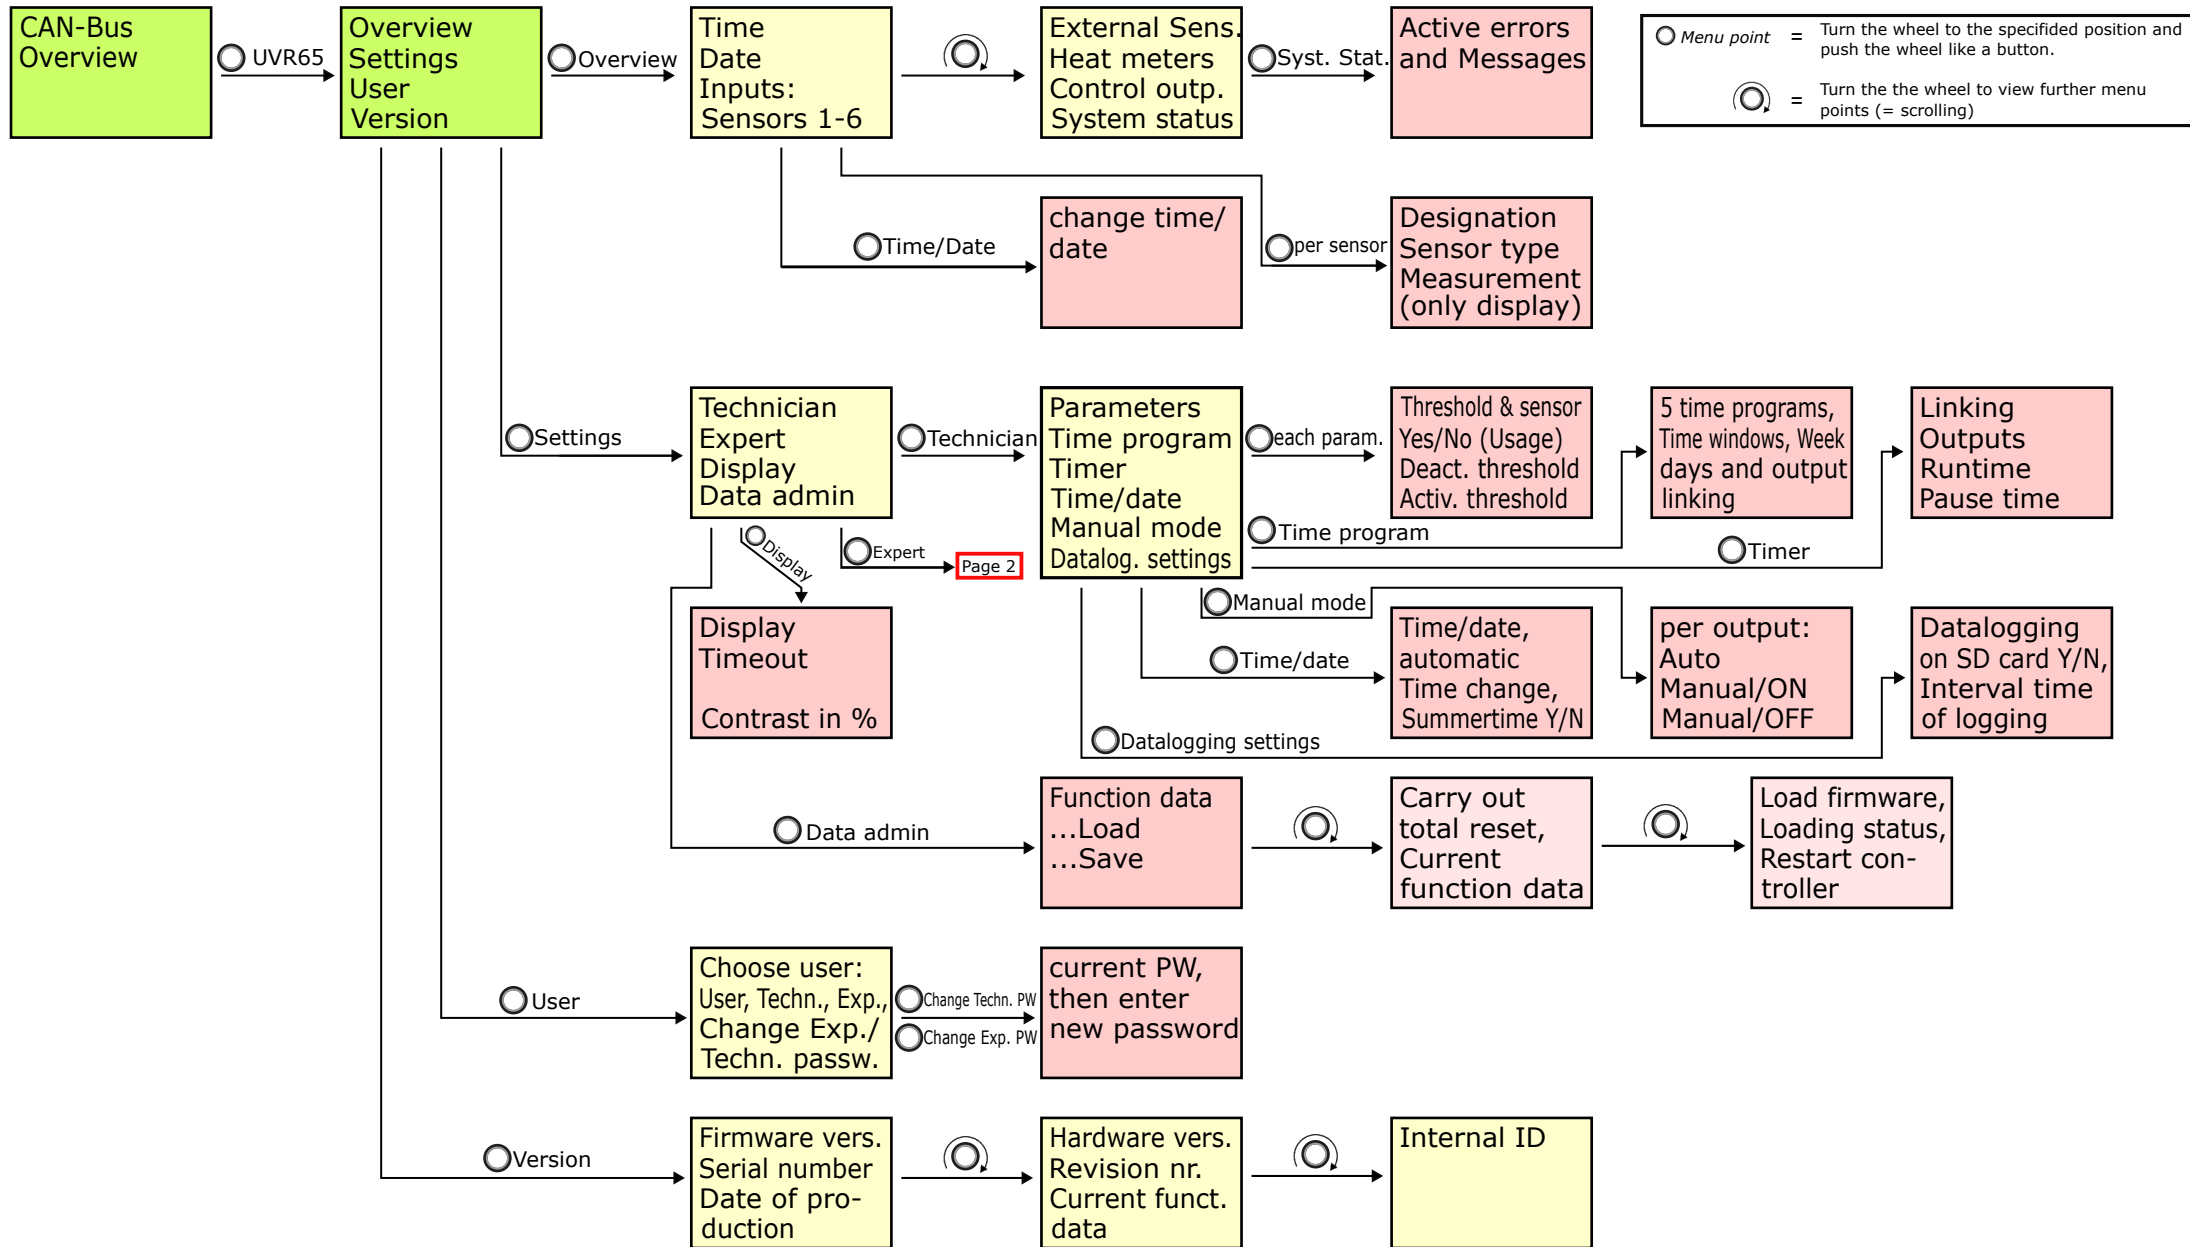

# UVR65 Menu Overview: General

# UVR65 Menu overview: Expert level differential control